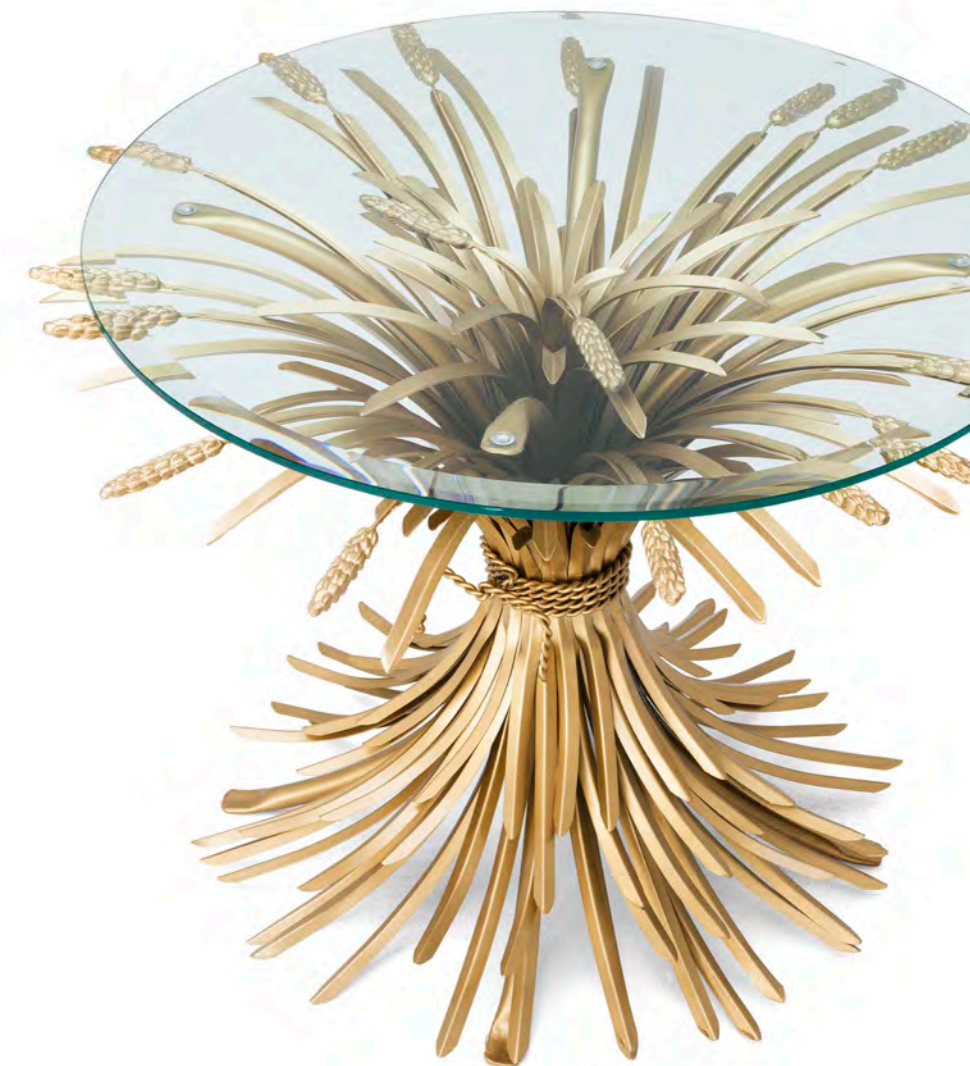

CHIC & SLEEK

Grant your living room classic appeal with the magnificent Merlin sofa and chair, featuring black tapered legs and two comfy cushions. The velvety Mirage off-white upholstery exudes glamour and the antique bronze nailhead trim accentuates the elegant design.

VASE DEBUSSY
Item no. 109953

TABLE LAMP CHINESE BLUE
Item no. 112085

BUNDLE OF JOY

Sculpted from iron in an antique gold finish, the dazzling Bonheur side table includes a sheaf-shaped base and a bevelled clear glass tabletop. Originally a symbol of prosperity and hospitality, the sheaf signifies one has worked hard and is now enjoying the good life.