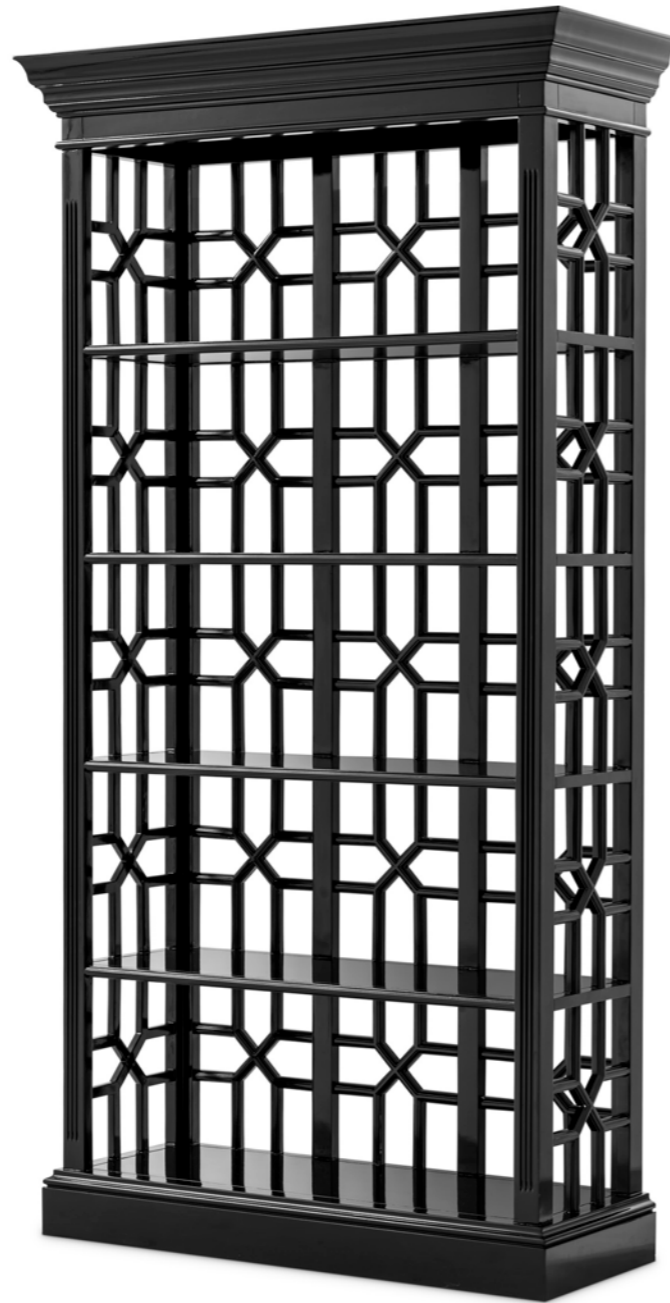

CABINET COLLIERS
Item no. 110602