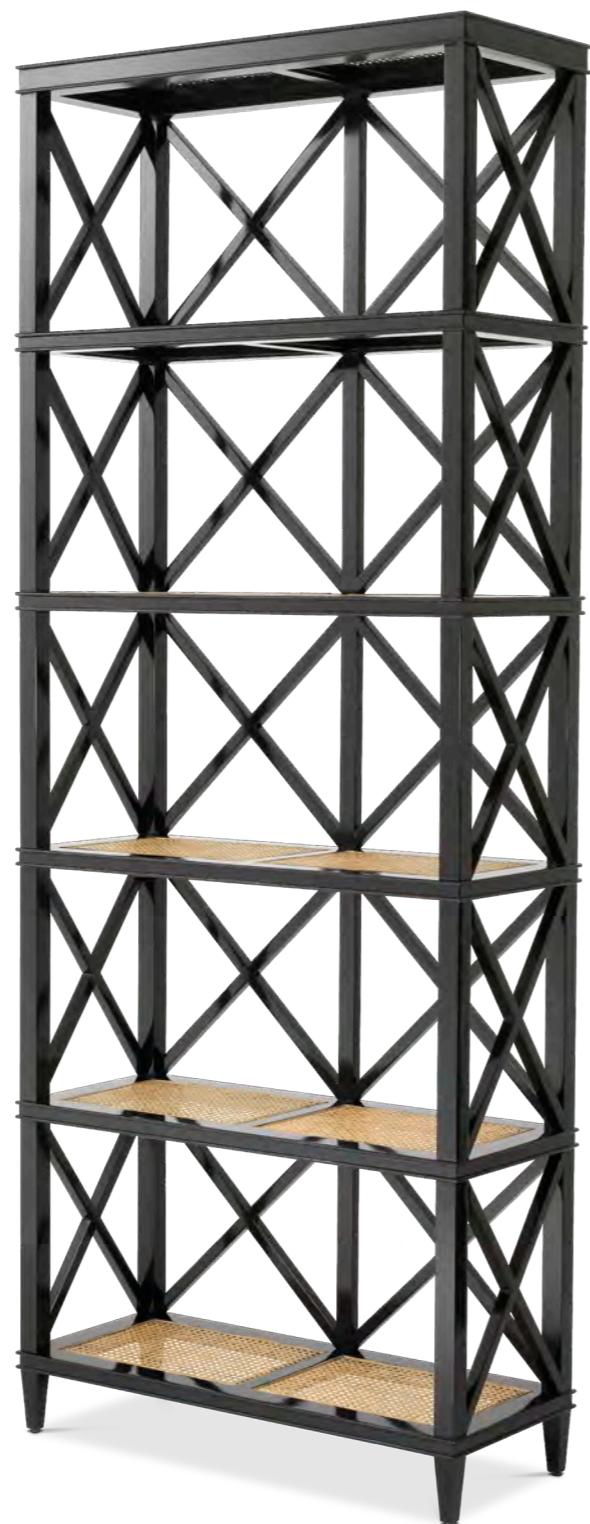

TROLLEY BAHAMAS
Item no. 111935

SIDE TABLE BAHAMAS
Item no. 111692

CABINET BAHAMAS
Item no. 111891

SHADES OF GREY

In this elegant décor, subtle notes of sand and grey underscore the brilliance of clear glass and cool metallics. Sleek lines convey the sophisticated design of the Tortona coffee tables and the Beverly Hills trolley, while sparkle is added by lustrous lighting.