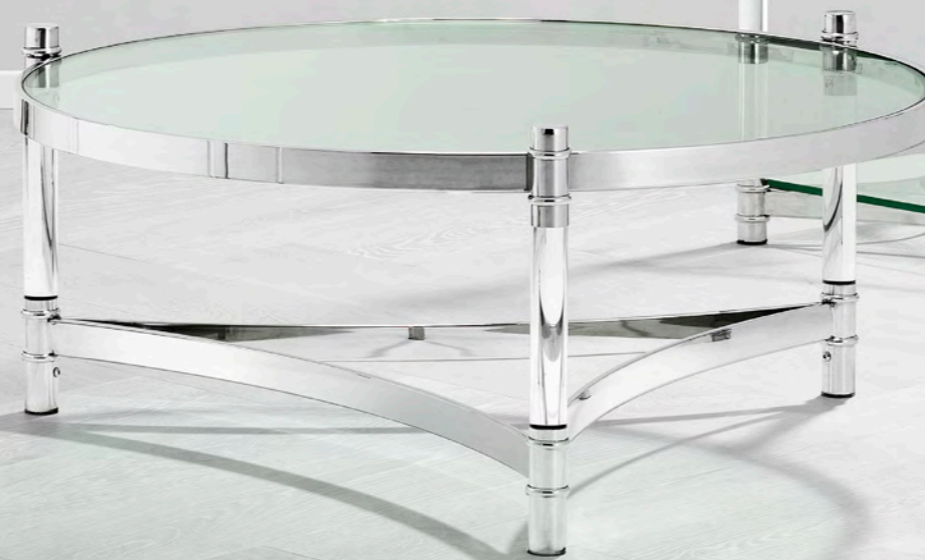

Channel glamour into your décor with the Vittoria wall lamp and the Umbria table lamp. These lustrous luminaires create a stunning glow in any space.

HIGH STYLE

Give your home a high-style update with items from the transparent Trento series. Comprising beautifully balanced constructions of polished stainless steel and acrylic rods with clear glass tops and shelves, these graceful furniture pieces exude lightness, elegance and sophistication. Supplement with luxury lighting and home accessories from our collection to create a true designer look.