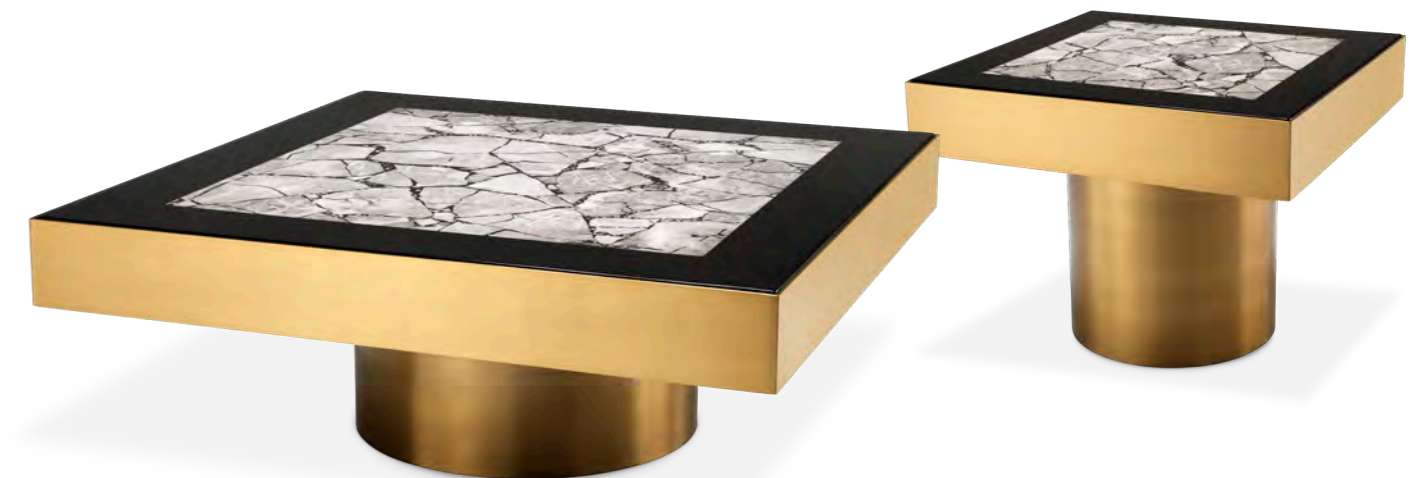

BODON

de Brasserie

COFFEE TABLE VILLIÈRS
Item no. 110610

SIDE TABLE VILLIÈRS
Item no. 110611

HEART OF STONE

Invite the natural chic of the Tatler tables into your home. Resting on sturdy round bases in a matte gold finish, the square high-gloss tabletops nestle beautiful faux-marble inserts inside. The bold yet tasteful combination of materials turns these tables into pieces of art.

COFFEE TABLE TATLER
Item no. 112545

SIDE TABLE TATLER
Item no. 112546

Display the Debussy vase on the shelf of the Sheffield wall corbel to add drama to your home décor. Providing a hint of dynasty elegance, this gorgeous glazed urn will enhance the grandeur of your interior. Its crackleware cream ceramic body and lid feature ornate copper detailing with an antiqued gold finish. The elegant brass wall corbel comes in a matte black finish and is also available in a white finish.